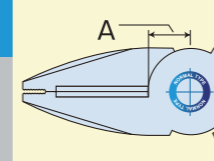

SIDE CUTTING PLIERS

HIGH LEVERAGE LINEMAN'S PLIERS "ZERO BLACK"	46
HIGH LEVERAGE LINEMAN'S PLIERS	46
HIGH LEVERAGE SIDE CUTTING PLIERS	47
HIGH LEVERAGE LINEMAN'S CRIMP PLIERS	47
ELECTRICAL WORK LINEMAN'S PLIERS	47
LINEMAN'S PLIERS	47
SIDE CUTTING PLIERS	48
ELECTRICAL WORK SIDE CUTTING PLIERS	48
LINEMAN'S CRIMP PLIERS	48

HIGH-LEVERAGE MECHANISM **POWER UP!**

High leverage type

Having rivet placed closer to the cutting edges to provide more leverage.

Original Product

Rivet placed further to the cutting edges requires more force when cutting

HIGH LEVERAGE LINEMAN'S PLIERS "ZERO BLACK" 3300N-200,225

Thin and light model

No.3300N-200

No.	SIZE mm	WEIGHT g/w	CUTTING PERFORMANCE				PACKAGE SIZE HxWxDmm	Quantity	JAN CODE
			STEEL WIRE mm	COPPER WIRE mm	PIANO WIRE mm	VA-VVF mm			
3300N-200	200	270	Φ3.4	Φ4.0	Φ1.6	Φ2.0×3core	253×73×20	6	030925
3300N-225	225	340	Φ3.6	Φ4.0	Φ2.0	Φ2.6×3core	270×73×20	6	030912

HIGH LEVERAGE LINEMAN'S PLIERS 3000SPT-225

Utilizes a diagonally cut nose allowing for both closing and removing cable clips.

No.	SIZE mm	WEIGHT g/w	CUTTING PERFORMANCE				PACKAGE SIZE HxWxDmm	Quantity	JAN CODE
			STEEL WIRE mm	COPPER WIRE mm	PIANO WIRE mm	VA-VVF mm			
3000SPT-225	225	347	Φ3.6	Φ4.0	Φ2.0	Φ2.6×3core	270×73×35	6	030837