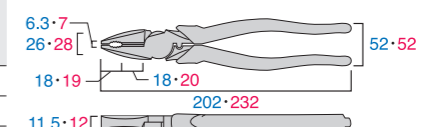

HIGH LEVERAGE LINEMAN'S PLIERS "ZERO BLACK" 3300N-200,225

Thin and light model

No.3300N-200

No.	SIZE mm	WEIGHT g/w	CUTTING PERFORMANCE				PACKAGE SIZE HxWxDmm	Quantity	JAN CODE
			STEEL WIRE mm	COPPER WIRE mm	PIANO WIRE mm	VA-VVF mm			
3300N-200	200	270	Φ3.4	Φ4.0	Φ1.6	Φ2.0×3core	253×73×20	6	030925
3300N-225	225	340	Φ3.6	Φ4.0	Φ2.0	Φ2.6×3core	270×73×20	6	030912

HIGH LEVERAGE LINEMAN'S PLIERS 3000TP-200,225

Thin and light model

No.3000TP-225

No.	SIZE mm	WEIGHT g/w	CUTTING PERFORMANCE				PACKAGE SIZE HxWxDmm	Quantity	JAN CODE
			STEEL WIRE mm	COPPER WIRE mm	PIANO WIRE mm	VA-VVF mm			
3000TP-200	200	270	Φ3.4	Φ4.0	Φ1.6	Φ2.0×3core	253×73×20	6	030745
3000TP-225	225	340	Φ3.6	Φ4.0	Φ2.0	Φ2.6×3core	270×73×20	6	030721

HIGH LEVERAGE LINEMAN'S PLIERS 3000SPT-225

Utilizes a diagonally cut nose allowing for both closing and removing cable clips.

No.	SIZE mm	WEIGHT g/w	CUTTING PERFORMANCE				PACKAGE SIZE HxWxDmm	Quantity	JAN CODE
			STEEL WIRE mm	COPPER WIRE mm	PIANO WIRE mm	VA-VVF mm			
3000SPT-225	225	347	Φ3.6	Φ4.0	Φ2.0	Φ2.6×3core	270×73×35	6	030837