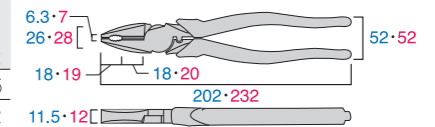

HIGH-LEVERAGE MECHANISM **POWER UP!**

High leverage type

Having rivet placed closer to the cutting edges to provide more leverage.

Original Product

Rivet placed further to the cutting edges requires more force when cutting

HIGH LEVERAGE LINEMAN'S PLIERS "ZERO BLACK" 3300N-200,225

Thin and light model

No.3300N-200

No.	SIZE mm	WEIGHT g/w	CUTTING PERFORMANCE				PACKAGE SIZE HxWxDmm	Quantity	JAN CODE
			STEEL WIRE mm	COPPER WIRE mm	PIANO WIRE mm	VA-VVF mm			
3300N-200	200	270	Φ3.4	Φ4.0	Φ1.6	Φ2.0×3core	253×73×20	6	030925
3300N-225	225	340	Φ3.6	Φ4.0	Φ2.0	Φ2.6×3core	270×73×20	6	030912

HIGH LEVERAGE LINEMAN'S PLIERS 3000TP-200,225

Thin and light model

No.3000TP-225

No.	SIZE mm	WEIGHT g/w	CUTTING PERFORMANCE				PACKAGE SIZE HxWxDmm	Quantity	JAN CODE
			STEEL WIRE mm	COPPER WIRE mm	PIANO WIRE mm	VA-VVF mm			
3000TP-200	200	270	Φ3.4	Φ4.0	Φ1.6	Φ2.0×3core	253×73×20	6	030745
3000TP-225	225	340	Φ3.6	Φ4.0	Φ2.0	Φ2.6×3core	270×73×20	6	030721

HIGH LEVERAGE LINEMAN'S PLIERS 3000SPT-225

Utilizes a diagonally cut nose allowing for both closing and removing cable clips.

No.	SIZE mm	WEIGHT g/w	CUTTING PERFORMANCE				PACKAGE SIZE HxWxDmm	Quantity	JAN CODE
			STEEL WIRE mm	COPPER WIRE mm	PIANO WIRE mm	VA-VVF mm			
3000SPT-225	225	347	Φ3.6	Φ4.0	Φ2.0	Φ2.6×3core	270×73×35	6	030837