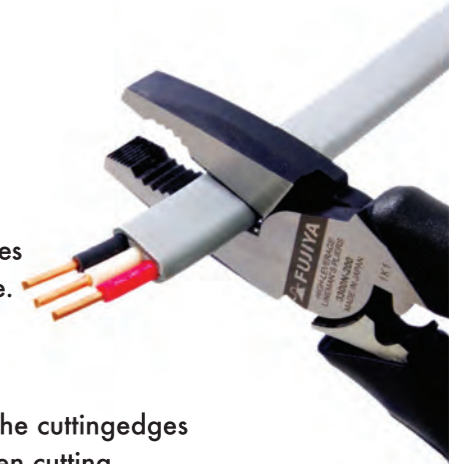

SIDE CUTTING PLIERS

HIGH LEVERAGE LINEMAN'S PLIERS "ZERO BLACK"	46
HIGH LEVERAGE LINEMAN'S PLIERS	46
HIGH LEVERAGE SIDE CUTTING PLIERS	47
HIGH LEVERAGE LINEMAN'S CRIMP PLIERS	47
ELECTRICAL WORK LINEMAN'S PLIERS	47
LINEMAN'S PLIERS	47
SIDE CUTTING PLIERS	48
ELECTRICAL WORK SIDE CUTTING PLIERS	48
LINEMAN'S CRIMP PLIERS	48

HIGH-LEVERAGE MECHANISM **POWER UP!**

High leverage type

Having rivet placed closer to the cutting edges to provide more leverage.

Original Product

Rivet placed further to the cutting edges requires more force when cutting

HIGH LEVERAGE LINEMAN'S PLIERS "ZERO BLACK" 3300N-200,225

Thin and light model

No.3300N-200

No.	SIZE mm	WEIGHT g/w	CUTTING PERFORMANCE				PACKAGE SIZE HxWxDmm	Quantity	JAN CODE
			STEEL WIRE mm	COPPER WIRE mm	PIANO WIRE mm	VA-VVF mm			
3300N-200	200	270	Φ3.4	Φ4.0	Φ1.6	Φ2.0×3core	253×73×20	6	030925
3300N-225	225	340	Φ3.6	Φ4.0	Φ2.0	Φ2.6×3core	270×73×20	6	030912

HIGH LEVERAGE LINEMAN'S PLIERS 3000SPT-225

Utilizes a diagonally cut nose allowing for both closing and removing cable clips.

No.	SIZE mm	WEIGHT g/w	CUTTING PERFORMANCE				PACKAGE SIZE HxWxDmm	Quantity	JAN CODE
			STEEL WIRE mm	COPPER WIRE mm	PIANO WIRE mm	VA-VVF mm			
3000SPT-225	225	347	Φ3.6	Φ4.0	Φ2.0	Φ2.6×3core	270×73×35	6	030837