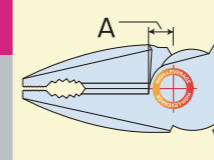

SIDE CUTTING PLIERS

HIGH LEVERAGE LINEMAN'S PLIERS "ZERO BLACK"	46
HIGH LEVERAGE LINEMAN'S PLIERS	46
HIGH LEVERAGE SIDE CUTTING PLIERS	47
HIGH LEVERAGE LINEMAN'S CRIMP PLIERS	47
ELECTRICAL WORK LINEMAN'S PLIERS	47
LINEMAN'S PLIERS	47
SIDE CUTTING PLIERS	48
ELECTRICAL WORK SIDE CUTTING PLIERS	48
LINEMAN'S CRIMP PLIERS	48

HIGH-LEVERAGE MECHANISM **POWER UP!**

High leverage type

Having rivet placed closer to the cutting edges to provide more leverage.

Original Product

Rivet placed further to the cutting edges requires more force when cutting

HIGH LEVERAGE LINEMAN'S PLIERS 3000SPT-225

Utilizes a diagonally cut nose allowing for both closing and removing cable clips.

No.	SIZE mm	WEIGHT g/w	CUTTING PERFORMANCE				PACKAGE SIZE HxWxDmm	Quantity	JAN CODE
			STEEL WIRE mm	COPPER WIRE mm	PIANO WIRE mm	VA-VVF mm			
3000SPT-225	225	347	Φ3.6	Φ4.0	Φ2.0	Φ2.6×3core	270×73×35	6	030837