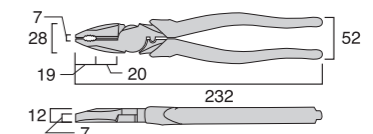

HIGH-LEVERAGE MECHANISM **POWER UP!**

High leverage type

Having rivet placed closer to the cutting edges to provide more leverage.

Original Product

Rivet placed further to the cutting edges requires more force when cutting

HIGH LEVERAGE LINEMAN'S PLIERS "ZERO BLACK" 3300N-200,225

Thin and light model

No.3300N-200

No.	SIZE mm	WEIGHT g/w	CUTTING PERFORMANCE				PACKAGE SIZE HxWxDmm	Quantity	JAN CODE
			STEEL WIRE mm	COPPER WIRE mm	PIANO WIRE mm	VA-VVF mm			
3300N-200	200	270	Φ3.4	Φ4.0	Φ1.6	Φ2.0×3core	253×73×20	6	030925
3300N-225	225	340	Φ3.6	Φ4.0	Φ2.0	Φ2.6×3core	270×73×20	6	030912

HIGH LEVERAGE LINEMAN'S PLIERS 3000TP-200,225

Thin and light model

No.3000TP-225

No.	SIZE mm	WEIGHT g/w	CUTTING PERFORMANCE				PACKAGE SIZE HxWxDmm	Quantity	JAN CODE
			STEEL WIRE mm	COPPER WIRE mm	PIANO WIRE mm	VA-VVF mm			
3000TP-200	200	270	Φ3.4	Φ4.0	Φ1.6	Φ2.0×3core	253×73×20	6	030745
3000TP-225	225	340	Φ3.6	Φ4.0	Φ2.0	Φ2.6×3core	270×73×20	6	030721

HIGH LEVERAGE LINEMAN'S PLIERS 3000SPT-225

Utilizes a diagonally cut nose allowing for both closing and removing cable clips.

No.	SIZE mm	WEIGHT g/w	CUTTING PERFORMANCE				PACKAGE SIZE HxWxDmm	Quantity	JAN CODE
			STEEL WIRE mm	COPPER WIRE mm	PIANO WIRE mm	VA-VVF mm			
3000SPT-225	225	347	Φ3.6	Φ4.0	Φ2.0	Φ2.6×3core	270×73×35	6	030837