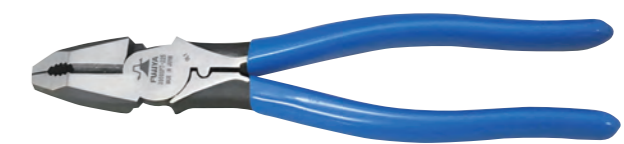

HIGH-LEVERAGE MECHANISM **POWER UP!**

High leverage type

Having rivet placed closer to the cutting edges to provide more leverage.

Original Product

Rivet placed further to the cutting edges requires more force when cutting

HIGH LEVERAGE LINEMAN'S PLIERS "ZERO BLACK" 3300N-200,225

Thin and light model

No.3300N-200

No.	SIZE mm	WEIGHT g/w	CUTTING PERFORMANCE				PACKAGE SIZE HxWxDmm	Quantity	JAN CODE
			STEEL WIRE mm	COPPER WIRE mm	PIANO WIRE mm	VA-VVF mm			
3300N-200	200	270	Φ3.4	Φ4.0	Φ1.6	Φ2.0×3core	253×73×20	6	030925
3300N-225	225	340	Φ3.6	Φ4.0	Φ2.0	Φ2.6×3core	270×73×20	6	030912

HIGH LEVERAGE LINEMAN'S PLIERS 3000TP-200,225

Thin and light model

No.3000TP-225

No.	SIZE mm	WEIGHT g/w	CUTTING PERFORMANCE				PACKAGE SIZE HxWxDmm	Quantity	JAN CODE
			STEEL WIRE mm	COPPER WIRE mm	PIANO WIRE mm	VA-VVF mm			
3000TP-200	200	270	Φ3.4	Φ4.0	Φ1.6	Φ2.0×3core	253×73×20	6	030745
3000TP-225	225	340	Φ3.6	Φ4.0	Φ2.0	Φ2.6×3core	270×73×20	6	030721

HIGH LEVERAGE LINEMAN'S PLIERS 3000SPT-225

Utilizes a diagonally cut nose allowing for both closing and removing cable clips.

No.	SIZE mm	WEIGHT g/w	CUTTING PERFORMANCE				PACKAGE SIZE HxWxDmm	Quantity	JAN CODE
			STEEL WIRE mm	COPPER WIRE mm	PIANO WIRE mm	VA-VVF mm			
3000SPT-225	225	347	Φ3.6	Φ4.0	Φ2.0	Φ2.6×3core	270×73×35	6	030837