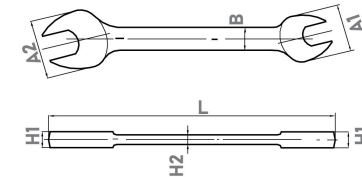

Socket & Ratchet kit

Socket 10pcs Set

JAN: 4952520408315

Content

3/8in.DR. 10sockets
Accessories

Description

10,11,12,13,14,15,17,19,22,24 :mm
3/8 DR. Quick Release Ratchet / Extension Bars:6

20pcs. 1/2 in.DR. Socket Set

JAN: 4952520408322

Content

1/2 in.DR. 13sockets
Accessories

Description

8,10,12,13,14,15,17,19,22,24,27,30,32 :mm
Quick Release Ratchet Handle 72T
Extension Bars:5", 10"
Spark Plug Sockets 16,21 mm
Sliding T-Bar / Universal Joint

Wrench

Combination Wrench

Number	Size mm	Length mm	Dimension :mm						JAN (4952520)
			A	B	D	H1	H2	H3	
ACS-10	10	141.5	21.9	9.2	15.4	5.0	3.3	6.7	408339
ACS-12	12	161.5	25.9	11.2	18.4	5.4	3.7	7.4	408346
ACS-14	14	182.0	30.4	13.2	20.9	5.9	4.1	8.3	408353
ACS-17	17	212.5	36.4	15.2	25.9	6.8	4.7	10.0	408360
ACS-19	19	232.0	40.9	16.7	28.9	7.4	5.2	10.7	408377
ACS-21	21	253.0	45.4	17.7	31.9	7.9	5.7	11.7	408384

Double Open Wrench

Number	Size mm	Length mm	Dimension :mm						JAN (4952520)
			A1	A2	B	H1	H2		
ADS-0607	6x7	123.0	15.9	17.4	8.0	3.3	2.1	408391	
ADS-0809	8x9	142.0	19.4	21.4	9.5	3.6	2.6	408407	
ADS-1011	10x11	159.0	22.4	24.4	10.5	4.6	2.7	408414	
ADS-1213	12x13	174.0	25.9	27.9	12.1	5.1	3.1	408421	
ADS-1415	14x15	188.0	30.4	32.4	13.6	5.6	3.5	408438	
ADS-1617	16x17	208.0	34.4	36.4	15.1	6.0	4.1	408445	