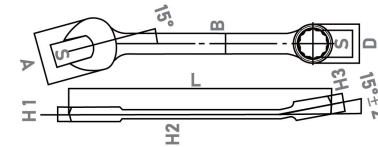

Socket & Ratchet kit

Socket 10pcs Set

JAN: 4952520408315

Content

3/8in.DR. 10sockets
Accessories

Description

10,11,12,13,14,15,17,19,22,24 :mm
3/8 DR. Quick Release Ratchet / Extension Bars:6

20pcs. 1/2 in.DR. Socket Set

JAN: 4952520408322

Content

1/2 in.DR. 13sockets
Accessories

Description

8,10,12,13,14,15,17,19,22,24,27,30,32 :mm
Quick Release Ratchet Handle 72T
Extension Bars:5", 10"
Spark Plug Sockets 16,21 mm
Sliding T-Bar / Universal Joint

Wrench

Combination Wrench

Number	Size mm	Length mm	Dimension :mm						JAN (4952520)
			A	B	D	H1	H2	H3	
ACS-10	10	141.5	21.9	9.2	15.4	5.0	3.3	6.7	408339
ACS-12	12	161.5	25.9	11.2	18.4	5.4	3.7	7.4	408346
ACS-14	14	182.0	30.4	13.2	20.9	5.9	4.1	8.3	408353
ACS-17	17	212.5	36.4	15.2	25.9	6.8	4.7	10.0	408360
ACS-19	19	232.0	40.9	16.7	28.9	7.4	5.2	10.7	408377
ACS-21	21	253.0	45.4	17.7	31.9	7.9	5.7	11.7	408384

Double Open Wrench

Number	Size mm	Length mm	Dimension :mm						JAN (4952520)
			A1	A2	B	H1	H2		
ADS-0607	6x7	123.0	15.9	17.4	8.0	3.3	2.1	408391	
ADS-0809	8x9	142.0	19.4	21.4	9.5	3.6	2.6	408407	
ADS-1011	10x11	159.0	22.4	24.4	10.5	4.6	2.7	408414	
ADS-1213	12x13	174.0	25.9	27.9	12.1	5.1	3.1	408421	
ADS-1415	14x15	188.0	30.4	32.4	13.6	5.6	3.5	408438	
ADS-1617	16x17	208.0	34.4	36.4	15.1	6.0	4.1	408445	