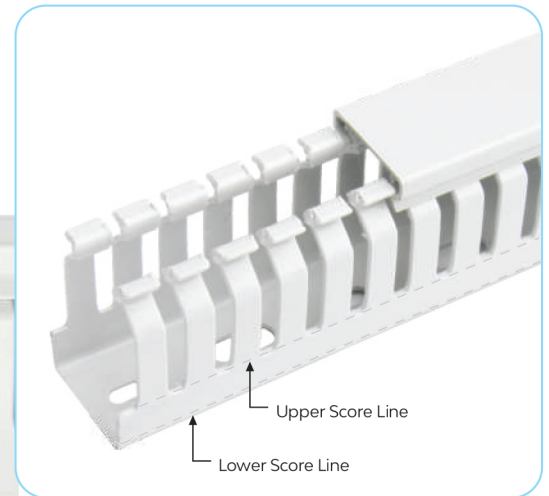

## Wiring Ducts Halogen Free-Narrow Slot

 REACH  
CERTIFIED

 UK  
CA

SN	Article No.	Type	Description	Double Restricted Slot *	Duct Size WxH(mm)	Duct Size WxH(inch)	Meter/Box
1	01 17 06680	HF25X25SG2N	Halogen Free Narrow Slot, Silver Grey, 2 Meter	-	25 x 25	0.98 x 0.98	120
2	01 17 03447	HF25X40SG2N	Halogen Free Narrow Slot, Silver Grey, 2 Meter	-	25 x 40	0.98 x 1.18	96
3	01 17 06681	HF25X60SG2N	Halogen Free Narrow Slot, Silver Grey, 2 Meter	✓	25 x 60	0.98 x 1.57	72
4	01 17 05299	HF25X80SG2N	Halogen Free Narrow Slot, Silver Grey, 2 Meter	✓	25 x 80	0.98 x 1.77	48
5	01 17 06407	HF30X40SG2N	Halogen Free Narrow Slot, Silver Grey, 2 Meter	-	30 x 40	0.98 x 2.36	80
6	01 17 06408	HF30X60SG2N	Halogen Free Narrow Slot, Silver Grey, 2 Meter	✓	30 x 60	0.98 x 3.15	60
7	01 17 06682	HF30X80SG2N	Halogen Free Narrow Slot, Silver Grey, 2 Meter	✓	30 x 80	0.98 x 3.94	40
8	01 17 06683	HF30X100SG2N	Halogen Free Narrow Slot, Silver Grey, 2 Meter	✓	30 x 100	1.18 x 1.57	40
9	01 17 06409	HF40X30SG2N	Halogen Free Narrow Slot, Silver Grey, 2 Meter	-	40 x 30	1.18 x 3.15	64
10	01 17 03438	HF40X40SG2N	Halogen Free Narrow Slot, Silver Grey, 2 Meter	-	40 x 40	1.57 x 0.98	64
11	01 17 05240	HF40X60SG2N	Halogen Free Narrow Slot, Silver Grey, 2 Meter	✓	40 x 60	1.57 x 1.57	48
12	01 17 03465	HF40X80SG2N	Halogen Free Narrow Slot, Silver Grey, 2 Meter	✓	40 x 80	1.57 x 2.36	32
13	01 17 03456	HF40X100SG2N	Halogen Free Narrow Slot, Silver Grey, 2 Meter	✓	40 x 100	1.57 x 3.15	32
14	01 17 06684	HF60X40SG2N	Halogen Free Narrow Slot, Silver Grey, 2 Meter	-	60 x 40	1.57 x 3.94	36
15	01 17 06685	HF60X60SG2N	Halogen Free Narrow Slot, Silver Grey, 2 Meter	✓	60 x 60	1.77 x 1.77	36
16	01 17 03487	HF60X80SG2N	Halogen Free Narrow Slot, Silver Grey, 2 Meter	✓	60 x 80	1.77 x 2.36	24
17	01 17 03496	HF60X100SG2N	Halogen Free Narrow Slot, Silver Grey, 2 Meter	✓	60 x 100	1.77 x 3.15	24
18	01 17 06686	HF80X25SG2N	Halogen Free Narrow Slot, Silver Grey, 2 Meter	-	80 x 25	2.36 x 1.57	24
19	01 17 06687	HF80X40SG2N	Halogen Free Narrow Slot, Silver Grey, 2 Meter	-	80 x 40	2.36 x 1.77	24
20	01 17 06688	HF80X60SG2N	Halogen Free Narrow Slot, Silver Grey, 2 Meter	✓	80 x 60	2.36 x 2.36	24
21	01 17 03474	HF80X80SG2N	Halogen Free Narrow Slot, Silver Grey, 2 Meter	✓	80 x 80	2.36 x 3.15	16
22	01 17 03505	HF80X100SG2N	Halogen Free Narrow Slot, Silver Grey, 2 Meter	✓	80 x 100	2.36 x 3.94	16
23	01 17 06689	HF100X40SG2N	Halogen Free Narrow Slot, Silver Grey, 2 Meter	-	100 x 40	3.15 x 1.57	24
24	01 17 06690	HF100X60SG2N	Halogen Free Narrow Slot, Silver Grey, 2 Meter	✓	100 x 60	3.15 x 2.36	24
25	01 17 06691	HF100X80SG2N	Halogen Free Narrow Slot, Silver Grey, 2 Meter	✓	100 x 80	3.15 x 3.15	16
26	01 17 03514	HF100X100SG2N	Halogen Free Narrow Slot, Silver Grey, 2 Meter	✓	100 x 100	3.15 x 3.94	16
27	01 17 06693	HF120X60SG2N	Halogen Free Narrow Slot, Silver Grey, 2 Meter	✓	120 x 60	3.94 x 2.36	12
28	01 17 06692	HF120X80SG2N	Halogen Free Narrow Slot, Silver Grey, 2 Meter	✓	120 x 80	3.94 x 3.15	12