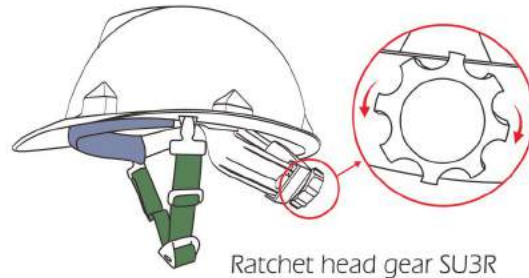

+ SAFETY CAPS

M1 CHIN STRAP *CE *ANSI Z89

Standard chin strap.

M2 CAP SUSPENSION *CE

Pin-lock, 6-point polyethylene suspension.

HC31 SAFETY CAP (CHINSTRAP INCLUDED) *CE

HDPE SHELL, with suspension **M2**.

Electrical Insulation 440V a.c.

Color : Red (HC31RD), Orange (HC31OR), Blue (HC31BL),
White (HC31WH), Yellow (HC31YE), Green (HC31GN).

HC35 SAFETY CAP (CHINSTRAP INCLUDED) *CE

HDPE SHELL, with suspension **M3**.

Electrical Insulation 440V a.c.