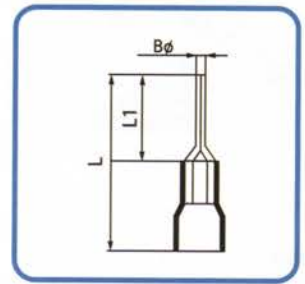

We would like to take this opportunity to set up a long term business relationship together and make a perfect connection with you.

INSULATED PIN TERMINALS

หางปลาหัวเสียบก้านไม้ขีด (แบบกลมหุ้ม)

(PIN TYPE)

Material: E-Copper

Surface: Tin plated

Insulation: PVC

Item No.	TIS Wire Size mm ²	Color	DIMENSIONS (MM.)			AWG	DIN mm ²	Q'TY in box
			Bø	L	L1			
PIN 1.5 AF	1.5	Red	1.9	22.0	12.5	22-16	0.5-1.5	1,000
PIN 2.5 AF	2.5	Blue	1.9	22.0	12.5	16-14	1.5-2.5	1,000
PIN 6 AF	6	Yellow	2.7	27.5	13.5	12-10	4-6	500

FLAT BLADE INSULATED TERMINALS

หางปลาหัวเสียบก้านไม้ขีด (แบบแบนหุ้ม)

(PIN TYPE)

Material: E-Copper

Surface: Tin plated

Insulation: PVC

Item No.	TIS Wire Size mm ²	Color	DIMENSIONS (MM.)			AWG	DIN mm ²	Q'TY in box
			B	L	L1			
PIN 110 FB	1.5	Red	2.3	20.0	10.0	22-16	0.5-1.5	1,000
PIN 210 FB	2.5	Blue	2.3	20.0	10.0	16-14	1.5-2.5	1,000
PIN 510 FB	6	Yellow	2.8	23.0	10.0	12-10	4-6	500

FLAT BLADE INSULATED TERMINALS

หางปลาหัวเสียบก้านไม้ขีด (แบบแบนหุ้มยาว)

(PIN TYPE)

Material: E-Copper

Surface: Tin plated

Insulation: PVC

Item No.	TIS Wire Size mm ²	Color	DIMENSIONS (MM.)			AWG	DIN mm ²	Q'TY in box
			B	L	L1			
PIN 118 FB	1.5	Red	2.3	28.0	18.0	22-16	0.5-1.5	1,000
PIN 218 FB	2.5	Blue	2.3	28.0	18.0	16-14	1.5-2.5	1,000
PIN 518 FB	6	Yellow	3.0	31.0	18.0	12-10	4-6	500