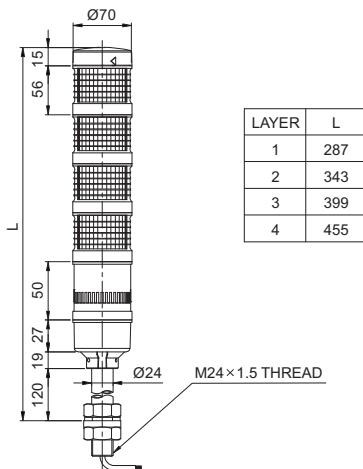

QT70L-W

Ø70mm Multi-Functional Modular LED Tower Lights with Signal Sound

QT70L-W

Color Options:

Beige color is available

Technical Diagram (Units : mm)

QT70L-W

Customization

- Customized pole length available
- Beige color
- LED strobe (Model number : QT70LS-W)
- LED simulated revolving (Model number : QT70LR-W)

QT70L-W Ø70mm Pole Mount Modular LED Tower Lights with Signal Sound

Product consist of cover, LED modules, signal sound module, base module, and pole module

Specifications

Model number	Layer	Built-in Sound	Voltage	Current	Certificates	Weight	Color
QT70L-WS QT70L-WM QT70L-WA QT70LF-WS QT70LF-WM QT70LF-WA	1	WS-5 Warning sounds WM-5 Melodies WA-Alarms (Max 85dB)	DC12V	0.320A	CE DC24V only	0.62kg	• R-Red
			DC24V	0.180A		0.62kg	
	2		DC12V	0.420A		0.69kg	• R-Red • G-Green
			DC24V	0.230A		0.69kg	
	3		DC12V	0.520A		0.76kg	• R-Red • A-Amber • G-Green
			DC24V	0.280A		0.76kg	
	4		DC12V	0.620A		0.84kg	• R-Red • A-Amber • G-Green • B-Blue
			DC24V	0.330A		0.84kg	

Mounting Bracket

Standard	LB24	LW24	QZ24	SZ24	QL24	SL24	QLA24
Steel	Steel	PC	PC	Al	PC	Al	PC

※ Please refer to page 190-195 for detailed dimension of mount brackets.

Ordering Specification

QT70L-WA	-	3	-	24	-	RAG	-	QZ24
[Model number]		[Layer]		[Voltage]		[Color]		[Mounting bracket]
<ul style="list-style-type: none"> • QT70L-WS • QT70L-WM • QT70L-WA • QT70LF-WS • QT70LF-WM • QT70LF-WA 		<ul style="list-style-type: none"> • 1-1Layer • 2-2Layers • 3-3Layers • 4-4Layers 		<ul style="list-style-type: none"> • 12-DC12V • 24-DC24V 		<ul style="list-style-type: none"> • R-Red • A-Amber • G-Green • B-Blue 		<ul style="list-style-type: none"> • None -Standard • Bracket -LB24 -LW24 -QZ24 -SZ24 -QL24 -SL24 -QLA24