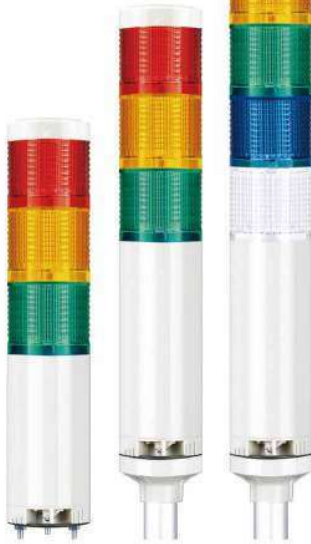

QTG60(M)L-USB

Ø60mm USB LED Tower Lights

QTG60(M)L-USB

QTG60(M)L-USB Ø60mm Direct Mount USB Tower Light

Model number	Layer	Certificate	Color
QTG60(M)L-USB-BZ QTGA60(M)L-USB-BZ	5 Buzzer sounds	CE	1 layer : ●R 2 layers : ●R ●G 3 layers : ●R ●A ●G 4 layers : ●R ●A ●G ●B 5 layers : ●R ●A ●G ●B ●W