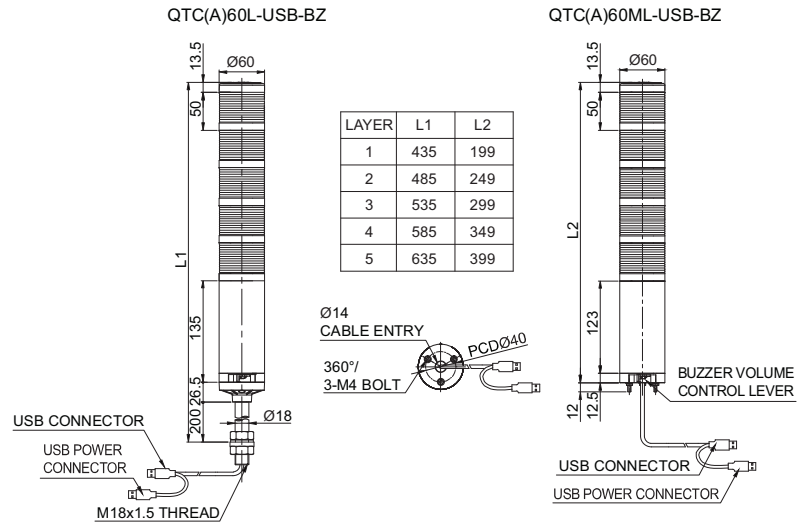

Technical Diagram (Units : mm)

Wiring Instructions

- Connect both USB connector and USB power connector to PC

Customization

- Customized color arrangement available
- Customized pole length available
- Wall mount bracket available

Mounting Bracket

Standard	LB18	LW18	QZ18	SZ18	QL18	SL18	QLA18
Steel	Steel	PC	PC	Al	PC	Al	PC

* Please refer to page 188-193 for detailed dimensions.

Ordering Specification

QTG60L-USB-BZ	-	3	-	RAG	-	LW18
[Model number]		[Layer]		[Color]		[Mount bracket]
- QTG60L-USB-BZ - QTG60ML-USB-BZ - QTGA60L-USB-BZ - QTGA60ML-USB-BZ		1-1 layer 2-2 layers 3-3 layers 4-4 layers 5-5 layers		● R-Red ● A-Amber ● G-Green ● B-Blue ● W-White		- None -Standard -Bracket -LB18 -LW18 -QZ18 -SZ18 -QL18 -SL18 -QLA18