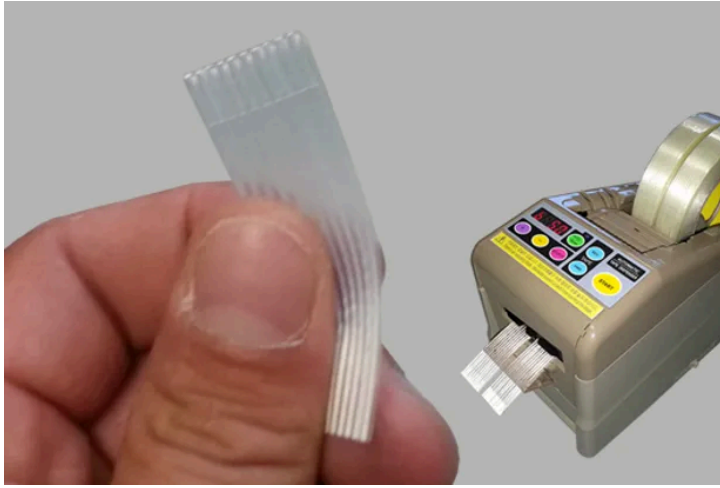

Electric Automatic FOLD Tape Dispenser RT-9000F Compact size. Good design.

Basic function of RT-9000F is same to RT-7000.

Also easy dissembling feature is same to RT-7700&RT-7000
 The special feature of RT-9000F is when tapes are come out, the end of tape is folded automatically. So, your factory workers don't leave your finger print on the tape, and final users can remove the tape easily when they open the product.
 Of course, you can choose to use Folding function or not.

Folding Option
 Fold the edge of Tape, Easy removal
 The length of the folding tape part can be set from 7mm and 10mm

*This Tape Cutter can cut the tape as folded, so it makes users easy to take off the tapes from the object.
 Also, it can cut the tape without folding. Both you can select.
 You can set six different length as in order, so RT-9000F cuts the tape as length what you need.*

*You can use tape width up to 60mm, and can cut two tapes at the same time within 60mm width of two tapes.
 You can cut from 5mm to 999mm length, and can adjust 1mm unit with digital setting.*

*Can easily assemble the blade set without any tools, and also can change PCB, Rollers, and Gears from uncovering the lid.
 Very convenient for Cleaning and Repair.*

This RT-9000F is the most wanted item for electronic equipment which needs tapes for short time fixing and good for lunchbox as well.

ezmro FOLDING TAPE DSIPENSER RT 9000F

ELECTRIC AUTOMATIC FOLD TAPE DISPENS...