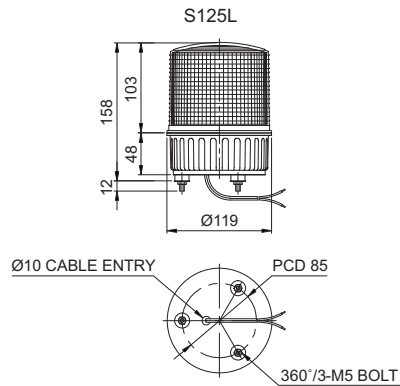

- Ø125mm LED steady/ flashing signal light
- Shock and vibration-resistant and easy maintenance with long-lasting LED light source
- Built-in switch for selection between steady and flashing mode
- Built-in buzzer type available (Volume : Max 90dB at 1m)
- Flashing rate : 60-80 flashes/min
- Material : Lens - AS, Housing - ABS, Reflector - Heat resistant ABS
- Ambient operating temperature : -30°C to +50°C
- Protection rating : IP44
- Certificates : KIMM, CE Compliant
- Compliant with RoHS directive

Specifications

Model number	Voltage	Current	Certificates	Weight	Color
S125L	DC12V-24V	Max.0.300A	CE DC only	0.33kg	<ul style="list-style-type: none"> • R-Red • A-Amber • G-Green • B-Blue
	AC110V	0.060A		0.51kg	
	AC220V	0.030A		0.51kg	

Technical Diagram

(Units : mm)

Wiring Instructions

- External power line standard : UL1015 AWG18(0.75sq)×2C 400mm
- Product can be wired regardless of polarity

Customization

- 2 buzzer sound types : Both prolonged (beep, beep) and staccato (beep, beep, beep) buzzer output available
- Wall mount bracket options : Bracket structure allows for threading through the bracket hole or into the wall mount

Wall Mount Bracket SWP125

Wall Mount Bracket SWM125

Ordering Specification

S125L	-	BZ	-	220	-	R
[Model number]		[Buzzer option]		[Voltage]		[Color]
• S125L		<ul style="list-style-type: none"> • None - No buzzer • BZ - Built-in buzzer 		<ul style="list-style-type: none"> • 12/24-DC12V-24V • 110-AC110V • 220-AC220V 		<ul style="list-style-type: none"> • R-Red • A-Amber • G-Green • B-Blue