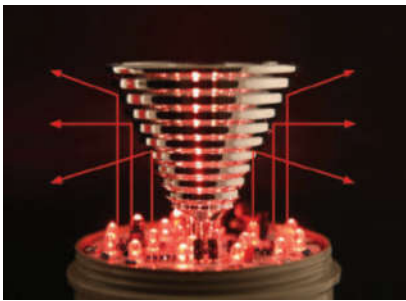

S125L

Feature of indirect light diffusing system

Qlight's Indirect light diffusing system emits an intense and constant level of signal light via a multi-tiered reflector throughout the lens.

S125L LED Steady/ Flashing Signal Light

- Ø125mm LED steady/ flashing signal light
- Shock and vibration-resistant and easy maintenance with long-lasting LED light source
- Built-in switch for selection between steady and flashing mode
- Built-in buzzer type available (Volume : Max 90dB at 1m)
- Flashing rate : 60-80 flashes/min
- Material : Lens - AS, Housing - ABS, Reflector - Heat resistant ABS
- Ambient operating temperature : -30°C to +50°C
- Protection rating : IP44
- Certificates : KIMM, CE Compliant
- Compliant with RoHS directive

Specifications

Model number	Voltage	Current	Certificates	Weight	Color
S125L	DC12V-24V	Max.0.300A	CE DC only	0.33kg	<ul style="list-style-type: none"> • R-Red • A-Amber • G-Green • B-Blue
	AC110V	0.060A		0.51kg	
	AC220V	0.030A		0.51kg	

Technical Diagram

(Units : mm)

Wiring Instructions

- External power line standard : UL1015 AWG18(0.75sq)×2C 400mm
- Product can be wired regardless of polarity

Customization

- 2 buzzer sound types : Both prolonged (beep, beep) and staccato (beep, beep, beep) buzzer output available
- Wall mount bracket options : Bracket structure allows for threading through the bracket hole or into the wall mount