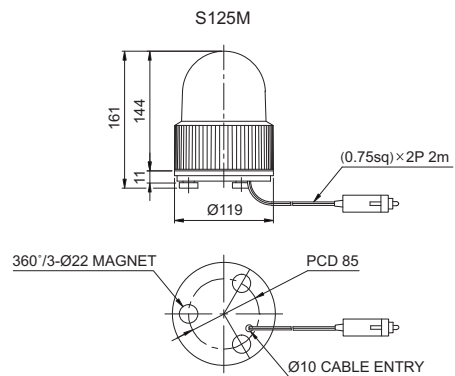

S125 series

Ø125mm Bulb Revolving Warning Lights

S125M

S125M Bulb Revolving Warning Light for Vehicle

- Three powerful magnets provide strong adhesion to the vehicle
- Power supply through cigarette lighter plug
- Protection rating : IP54

Model number	Voltage	Current	Bulb			Certificates	Weight	Color
			Spec	Standard	Parts no			
S125M	DC12V	0.966A	12V10W	T16x35 15S	9	CE	0.45kg	<ul style="list-style-type: none"> • R-Red • A-Amber • G-Green • B-Blue
	DC24V	0.566A	24V10W	T16x35 15S	10		0.45kg	

Technical Diagram

(Units : mm)

Wiring Instructions

- Cigarette lighter plug, IEC42(0.75sq)×2P 2m

Customization

- AC type

Ordering Specification

S125M	-	BZ	-	24	-	R
[Model number]		[Buzzer option]		[Voltage]		[Color]
• S125M		<ul style="list-style-type: none"> • None - No buzzer • BZ - Built-in buzzer 		<ul style="list-style-type: none"> • 12-DC12V • 24-DC24V 		<ul style="list-style-type: none"> • R-Red • A-Amber • G-Green • B-Blue