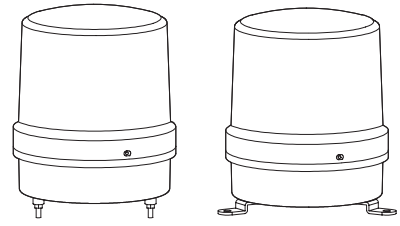

Bulb Revolving Warning Light

S180R/ S180R-FT

Thank you for purchasing Qlight's products. Please read this user manual carefully prior to installation and operation to ensure safe and correct use.

⚠ Precautions for Safety

Failure to follow the instructions below may cause a loss of life or serious physical injury.

1. During wiring or maintenance, please completely turn off the power of the product. (Failure to follow this may lead to an electric shock.)
2. Do not install the product in locations that subjects it to excessive dust or water other than the conditions designated by the IP protection ratings indicated for each product. (Failure to follow these instructions may cause a fire to the product, electric shock, physical injury, malfunction or damage to the product.)
3. Do not alter or repair this product. If maintenance or repair service is required, please contact your local Qlight contact point. (Failure to follow these instructions may lead to fire, electric shock, or product damage.)
4. Please apply the correct voltage to the product. (Failure to follow these instructions may lead to fire, electric shock, or product damage.)
5. When the product is applied to a condition that may impact lives or property, please make sure to have a double safety device. (Failure to follow this may cause damage to property, fire, electric shock and loss of life.)

⚠ Precautions for Correct Use

Failure to follow the proper instructions may cause damage to property, the product, or malfunction of the product that would void the warranty.

1. Please remove any objects that can interrupt ventilation around the product.
2. Please turn off the power of the product immediately if it fails to operate properly.
3. Carefully wire the product according to each product's specification.
4. Please be careful in preventing chemicals such as thinner, benzene, etc. in contact with the surface of the product.
5. Do not apply excessive force/impact to the product.
6. Failure to follow any of the instructions above may cause malfunction or damage to the product, fire, and electric shock.

Ordering Specifications

S180R	220	R
[Model number]	[Voltage]	[Color]
• S180R	• 12 - DC12V	R-Red
• S180R-FT	• 24 - DC24V	A-Amber
	• 110 - AC110V	G-Green
	• 220 - AC220V	B-Blue

Product Specifications

Model number	Voltage	Current	Bulb specifications			Certificate	Weight	Color
			Volts/Watts	Configuration	Part#			
S180R S180R-FT	DC12V	3.077A	12V35W	RP35 15S	29	-	1.22kg	R-Red
	DC24V	1.544A	24V35W		30			A-Amber
	AC110V	0.388A	12V35W		29		1.99kg	G-Green
	AC220V	0.194A	12V35W		29			B-Blue

- Protection rating : IP44
- Ambient operating temperature : -20°C to +50°C

Please scan the QR code for more detailed product information.

www.qlight.com