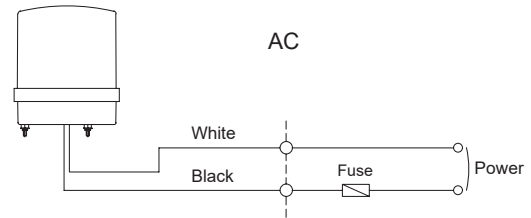

Ordering Specifications

S180R	220	R
[Model number]	[Voltage]	[Color]
• S180R	• 12 - DC12V	R-Red
• S180R-FT	• 24 - DC24V	A-Amber
	• 110 - AC110V	G-Green
	• 220 - AC220V	B-Blue

Product Specifications

Model number	Voltage	Current	Bulb specifications			Certificate	Weight	Color
			Volts/Watts	Configuration	Part#			
S180R S180R-FT	DC12V	3.077A	12V35W	RP35 15S	29	-	1.22kg	R-Red
	DC24V	1.544A	24V35W		30			A-Amber
	AC110V	0.388A	12V35W		29		1.99kg	G-Green
	AC220V	0.194A	12V35W		29			B-Blue

- Protection rating : IP44
- Ambient operating temperature : -20°C to +50°C

Please scan the QR code for more detailed product information.

www.qlight.com

Wiring Instructions

• External power line - UL1015 AWG18(0.75sq) × 2C 400mm

Parts Definition/ Installation

- First, remove the flange nuts from bolts and place the product through the mounting surface holes.(S180R only)
- Fasten the flange nuts on the opposite side of the mounting surface until the product is tightened securely.

Mounting Hole Specifications

• Machine holes on the mounting surface referring to the diagram below.

Bulb Replacement Instructions

- Please wait at least 1 minute after turning off the power before replacing the bulb.
- In order to disassemble the bulb, please push down the bulb(①) lightly and screw it counterclockwise.
- In order to put the bulb in to the unit, please place the bulb(①) in the socket(②) and screw it clockwise while lightly pushing down the bulb.