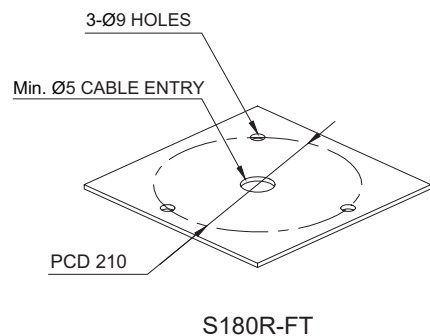

Mounting Hole Specifications

• Machine holes on the mounting surface referring to the diagram below.