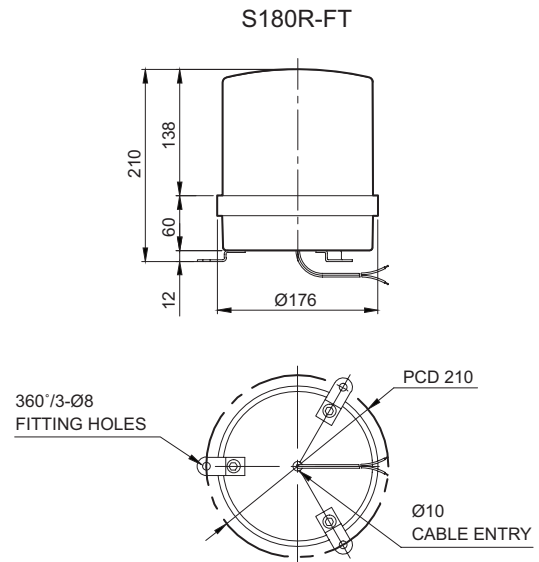

Ordering Specifications

S180R	220	R
[Model number]	[Voltage]	[Color]
• S180R	• 12 - DC12V	R-Red
• S180R-FT	• 24 - DC24V	A-Amber
	• 110 - AC110V	G-Green
	• 220 - AC220V	B-Blue

Product Specifications

Model number	Voltage	Current	Bulb specifications			Certificate	Weight	Color
			Volts/Watts	Configuration	Part#			
S180R S180R-FT	DC12V	3.077A	12V35W	RP35 15S	29	-	1.22kg	R-Red
	DC24V	1.544A	24V35W		30			A-Amber
	AC110V	0.388A	12V35W		29		1.99kg	G-Green
	AC220V	0.194A	12V35W		29			B-Blue

- Protection rating : IP44
- Ambient operating temperature : -20°C to +50°C

Please scan the QR code for more detailed product information.

www.qlight.com

Wiring Instructions

• External power line - UL1015 AWG18(0.75sq) × 2C 400mm