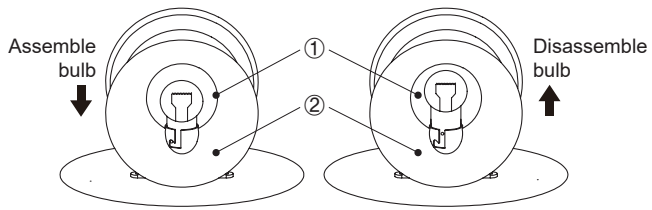

Ordering Specifications

S180R	220	R
[Model number]	[Voltage]	[Color]
• S180R	• 12 - DC12V	R-Red
• S180R-FT	• 24 - DC24V	A-Amber
	• 110 - AC110V	G-Green
	• 220 - AC220V	B-Blue

Product Specifications

Model number	Voltage	Current	Bulb specifications			Certificate	Weight	Color
			Volts/Watts	Configuration	Part#			
S180R S180R-FT	DC12V	3.077A	12V35W	RP35 15S	29	-	1.22kg	R-Red
	DC24V	1.544A	24V35W		30			A-Amber
	AC110V	0.388A	12V35W		29		1.99kg	G-Green
	AC220V	0.194A	12V35W		29			B-Blue

Parts Definition/ Installation

- First, remove the flange nuts from bolts and place the product through the mounting surface holes.(S180R only)
- Fasten the flange nuts on the opposite side of the mounting surface until the product is tightened securely.

Mounting Hole Specifications

• Machine holes on the mounting surface referring to the diagram below.

Bulb Replacement Instructions

- Please wait at least 1 minute after turning off the power before replacing the bulb.
- In order to disassemble the bulb, please push down the bulb(①) lightly and screw it counterclockwise.
- In order to put the bulb in to the unit, please place the bulb(①) in the socket(②) and screw it clockwise while lightly pushing down the bulb.