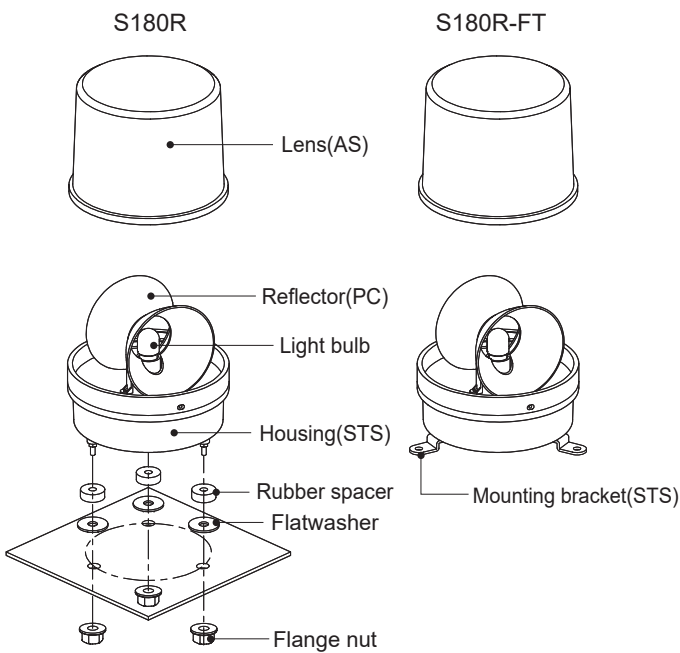

Ordering Specifications

S180R	220	R
[Model number]	[Voltage]	[Color]
• S180R	• 12 - DC12V	R-Red
• S180R-FT	• 24 - DC24V	A-Amber
	• 110 - AC110V	G-Green
	• 220 - AC220V	B-Blue

Product Specifications

Model number	Voltage	Current	Bulb specifications			Certificate	Weight	Color
			Volts/Watts	Configuration	Part#			
S180R S180R-FT	DC12V	3.077A	12V35W	RP35 15S	29	-	1.22kg	R-Red
	DC24V	1.544A	24V35W		30			A-Amber
	AC110V	0.388A	12V35W		29		1.99kg	G-Green
	AC220V	0.194A	12V35W		29			B-Blue

- Protection rating : IP44
- Ambient operating temperature : -20°C to +50°C

Please scan the QR code for more detailed product information.

www.qlight.com

Wiring Instructions

• External power line - UL1015 AWG18(0.75sq) × 2C 400mm

Parts Definition/ Installation

- First, remove the flange nuts from bolts and place the product through the mounting surface holes.(S180R only)
- Fasten the flange nuts on the opposite side of the mounting surface until the product is tightened securely.

Mounting Hole Specifications

• Machine holes on the mounting surface referring to the diagram below.

Bulb Replacement Instructions

- Please wait at least 1 minute after turning off the power before replacing the bulb.
- In order to disassemble the bulb, please push down the bulb(①) lightly and screw it counterclockwise.
- In order to put the bulb in to the unit, please place the bulb(①) in the socket(②) and screw it clockwise while lightly pushing down the bulb.