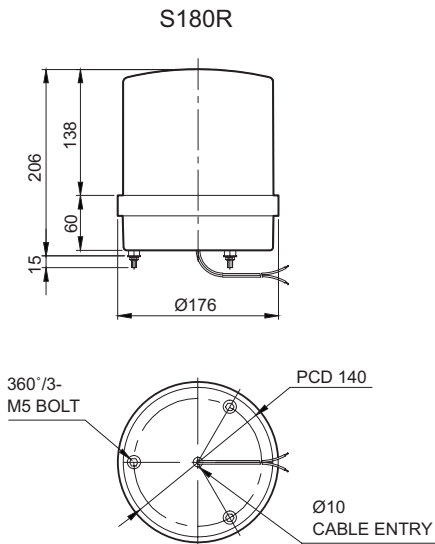

Ordering Specifications

S180R	220	R
[Model number]	[Voltage]	[Color]
• S180R	• 12 - DC12V	R-Red
• S180R-FT	• 24 - DC24V	A-Amber
	• 110 - AC110V	G-Green
	• 220 - AC220V	B-Blue

Product Specifications

Model number	Voltage	Current	Bulb specifications			Certificate	Weight	Color
			Volts/Watts	Configuration	Part#			
S180R S180R-FT	DC12V	3.077A	12V35W	RP35 15S	29	-	1.22kg	R-Red
	DC24V	1.544A	24V35W		30			A-Amber
	AC110V	0.388A	12V35W		29		1.99kg	G-Green
	AC220V	0.194A	12V35W		29			B-Blue

- Protection rating : IP44
- Ambient operating temperature : -20°C to +50°C

Please scan the QR code for more detailed product information.

www.qlight.com

Wiring Instructions

• External power line - UL1015 AWG18(0.75sq) × 2C 400mm