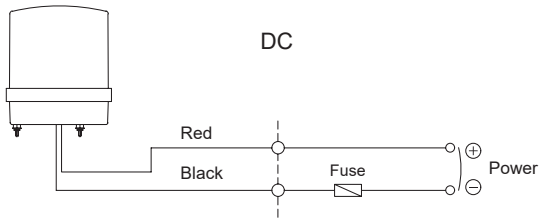

Ordering Specifications

S180R	220	R
[Model number]	[Voltage]	[Color]
• S180R	• 12 - DC12V	R-Red
• S180R-FT	• 24 - DC24V	A-Amber
	• 110 - AC110V	G-Green
	• 220 - AC220V	B-Blue

Product Specifications

Model number	Voltage	Current	Bulb specifications			Certificate	Weight	Color
			Volts/Watts	Configuration	Part#			
S180R S180R-FT	DC12V	3.077A	12V35W	RP35 15S	29	-	1.22kg	R-Red
	DC24V	1.544A	24V35W		30			A-Amber
	AC110V	0.388A	12V35W		29		1.99kg	G-Green
	AC220V	0.194A	12V35W		29			B-Blue

- Protection rating : IP44
- Ambient operating temperature : -20°C to +50°C

Please scan the QR code for more detailed product information.

www.qlight.com

Wiring Instructions

• External power line - UL1015 AWG18(0.75sq) × 2C 400mm

Parts Definition/ Installation

- First, remove the flange nuts from bolts and place the product through the mounting surface holes.(S180R only)
- Fasten the flange nuts on the opposite side of the mounting surface until the product is tightened securely.