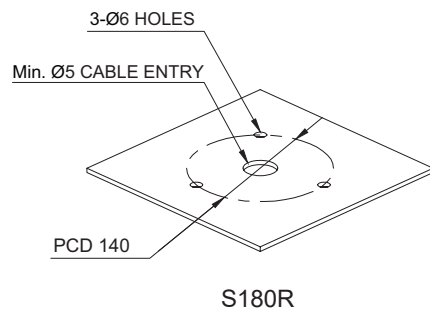

Mounting Hole Specifications

• Machine holes on the mounting surface referring to the diagram below.