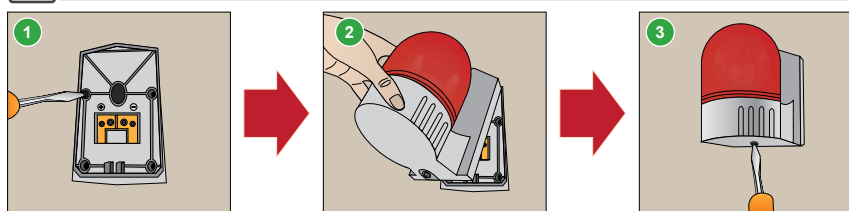

### **S80ADR/ S80ALR** LED Revolving Warning Lights

- Equipped wall mount allows for easy assembly. Additional mounting brackets not required
- Terminal block designed inside the side mount bracket enables easy wiring
- Built-in buzzer available (Volume : Max 90dB at 1m)
- Revolving speed : 120-140RPM
- Materials : Lens-AS, Housing-ABS, Reflector-Heat resistant ABS
- Ambient operating temperature : -20°C to +50°C
- Protection rating : IP44
- Compliant with RoHS directive

### Wiring Instructions

- Attach the power supply wire to the terminal block
- DC Type : Black output line is negative(-)

### Mounting Instructions

- 1 Secure the base plate to the mounting surface, and the power line to the terminal block
- 2 Mount the warning light by inserting the ring(hook) into the upper part of the base plate
- 3 Screw in the bolt at the base of the mounting bracket to complete assembly