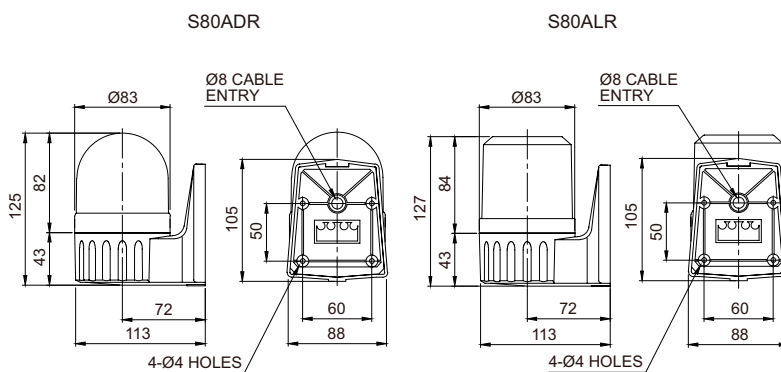

## Ø80mm LED Revolving Warning Light

**S80ADR**

**S80ALR**

S80A series can be wall mounted easily without an additional mounting bracket.

### **S80ADR/ S80ALR** LED Revolving Warning Lights

- Equipped wall mount allows for easy assembly. Additional mounting brackets not required
- Terminal block designed inside the side mount bracket enables easy wiring
- Built-in buzzer available (Volume : Max 90dB at 1m)
- Revolving speed : 120-140RPM
- Materials : Lens-AS, Housing-ABS, Reflector-Heat resistant ABS
- Ambient operating temperature : -20°C to +50°C
- Protection rating : IP44
- Compliant with RoHS directive

### Specifications

Model number	Voltage	Current	Certificates	Weight	Color
S80ADR S80ALR	DC12V	0.183A	-	0.34kg	<ul style="list-style-type: none"> <li>● R-Red</li> <li>● A-Amber</li> <li>● G-Green</li> <li>● B-Blue</li> </ul>
	DC24V	0.127A		0.34kg	
	AC110V	0.035A		0.49kg	
	AC220V	0.017A		0.49kg	

### Technical Diagram

(Units : mm)