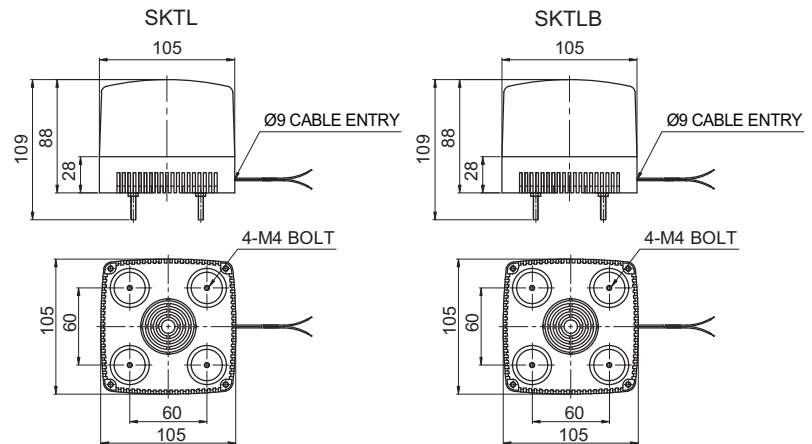

SKTL Cube-Shaped LED Warning Light, Direct Mount

- Flashing rate : 60-80 flashes/min

Model number	Voltage	Current	Certificates	Weight	Color
SKTL	DC12V	0.880A	CE DC24V only	0.35kg	<ul style="list-style-type: none"> • R-Red • A-Amber • G-Green • B-Blue • W-White
	DC24V	0.385A		0.35kg	

SKTLB Cube-Shaped LED Warning Light with Built-in Siren Buzzer, Direct Mount

- Sound volume : Max 105dB at 1m

Model number	Voltage	Current	Certificates	Weight	Volume	Color
SKTLB	DC12V	1.125A	CE DC24V only	0.45kg	Max 105dB	<ul style="list-style-type: none"> • R-Red • A-Amber • G-Green • B-Blue • W-White
	DC24V	0.560A		0.45kg		

Technical Diagram

(Units : mm)

Wiring Instructions

- SKTL-External power line standard : UL1015 AWG18(0.75sq)×2C 400mm
- SKTLB-External power line standard : UL2464 AWG18(0.75sq)×2C 400mm
- DC Type : Black output lines is negative(-)

Ordering Specification

SKTL	-	24	-	R/B
[Model number]		[Voltage]		[Color]
<ul style="list-style-type: none"> • SKTL • SKTLB 		<ul style="list-style-type: none"> • 12-DC12V • 24-DC24V 		<ul style="list-style-type: none"> • R-Red • A-Amber • G-Green • B-Blue • W-White